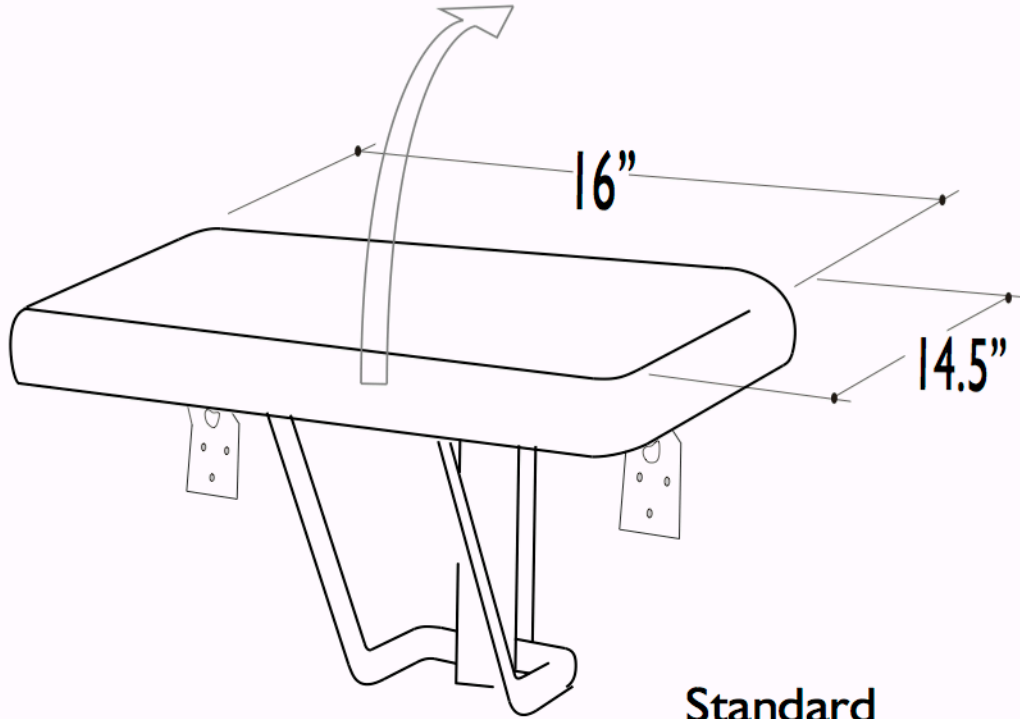

ELCOMA

Raising the bar since 1988

Standard Configurations

Specify Dimensions A, B, C, D as required.

* Typical wall clearance 1 1/2" (38mm).

63

Junior Folding
Shower Seat

Standard

A = 16" (407mm)

B = 14.5" (368mm)

1.5" clearance between
back of seat and wall
Overall depth = 16"

Qty. Req'd	
Seat Size	
Seat Top	
Color	
Comments	

Custom sizes and configurations are available to suit special requirements. Please specify