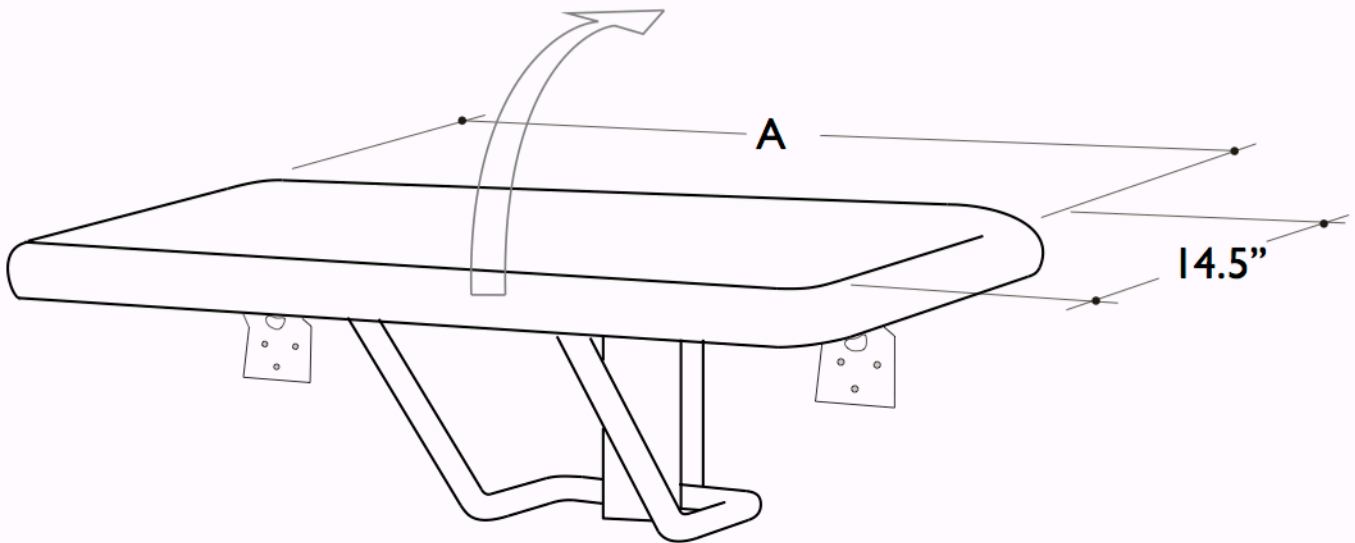

ELCOMA
Raising the bar since 1988

Standard Configurations

Specify Dimensions A, B, C, D as required.

* Typical wall clearance 1 1/2" (38mm).

62

Standard = 26", 28", 30", 32"

A = As Required

Adult Fold-Down Rectangle Shower Seat

1.5" clearance between
back of seat and wall
Overall depth = 16"

Qty. Req'd	
Seat Size	
Seat Top	
Color	
Comments	

Custom sizes and configurations are available to suit special requirements. Please specify