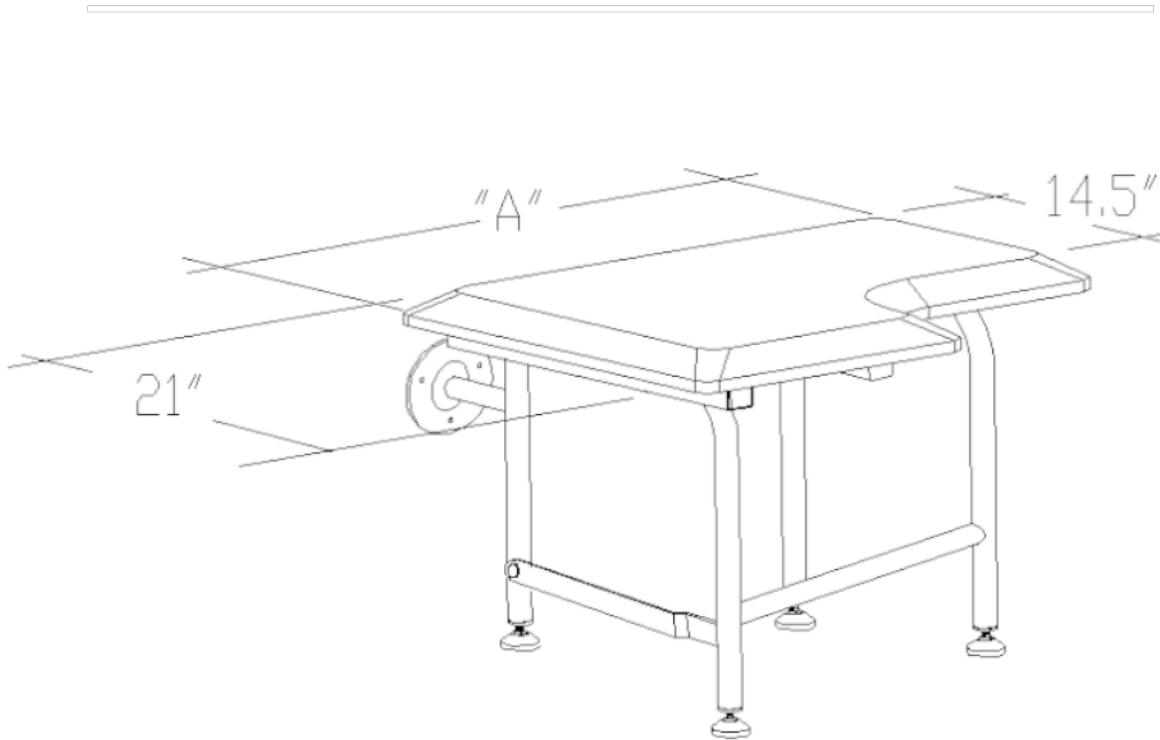

ELCOMA

Raising the bar since 1988

Standard Configurations

Standard = 26",28",30",32"

A = As Required

1.5" clearance between
back of seat and wall

Overall depth = 22.5" & 16"

60 Adult Fold-Down Shower Seat
(shown with legs)