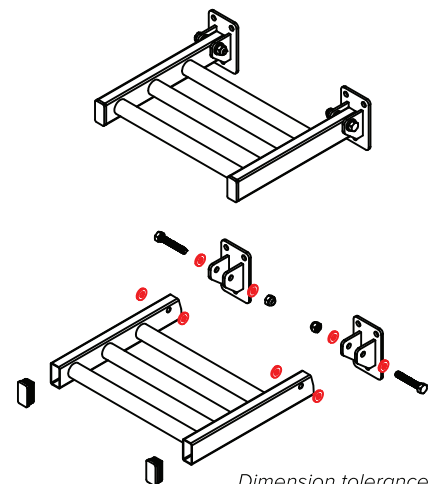

Shower Foot Rest

Comfort & Support

Manufactured from durable stainless steel

Shower
Foot Rest

Application Use:

Architectural

Commercial

Institutional

Residential

Specifications:

Our stainless steel Shower Foot Rest with its sturdy round bars is designed to comfortably support your raised foot while standing in the shower to shave your legs or wash your feet. The bars allow for drainage, ensuring no water build up.

The stainless steel Shower Foot Rest is manufactured using high quality 12 and 18 gauge 304 stainless steel. It will not rust, fade or peel, especially in a wet environment, keeping it looking as good as new for years to come.

Dimension tolerances +/- 3/16"